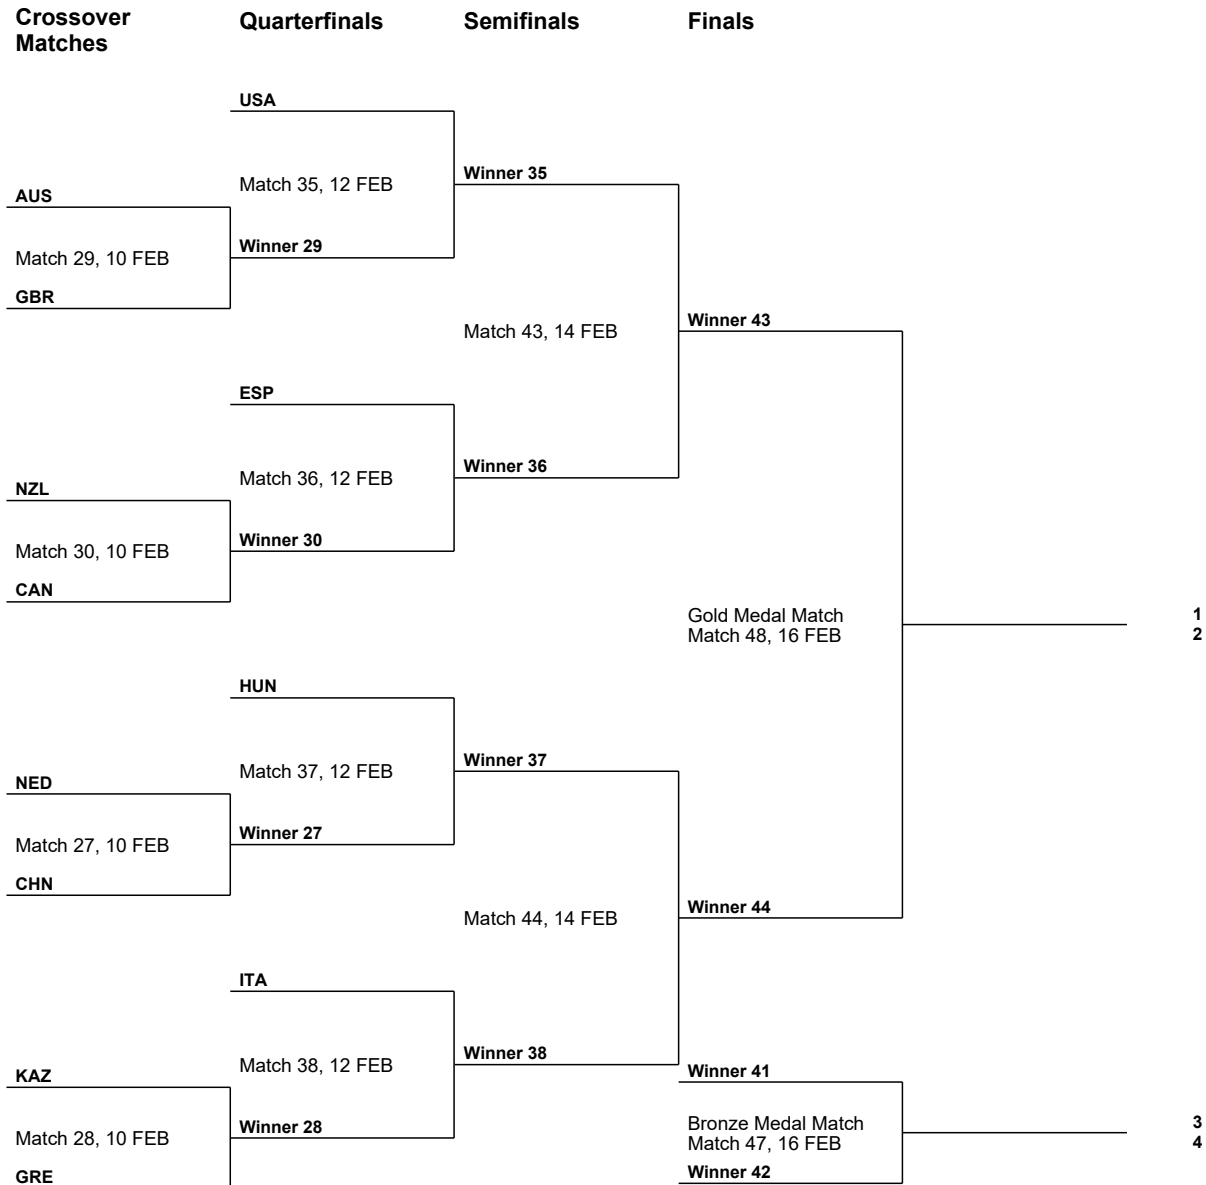

Tournament Summary

As of THU 8 FEB 2024 at 21:35

Preliminary Round

Group A						Matches					Goals			Class. Points
Rank		USA	NED	KAZ	BRA	P	W	PSW	PSL	L	F	A	Diff.	
1	USA		10 - 8	32 - 3	21 - 5	3	3	0	0	0	63	16	47	9
2	NED	8 - 10		27 - 4	27 - 5	3	2	0	0	1	62	19	43	6
3	KAZ	3 - 32	4 - 27		*10 - 10 PSO	3	0	1	0	2	17	69	-52	2
4	BRA	5 - 21	5 - 27	10 - 10* PSO		3	0	0	1	2	20	58	-38	1

Group B						Matches					Goals			Class. Points
Rank		ESP	GRE	CHN	FRA	P	W	PSW	PSL	L	F	A	Diff.	
1	ESP		16 - 8	18 - 5	14 - 7	3	3	0	0	0	48	20	28	9
2	GRE	8 - 16		22 - 9	11 - 6	3	2	0	0	1	41	31	10	6
3	CHN	5 - 18	9 - 22		*6 - 6 PSO	3	0	1	0	2	20	46	-26	2
4	FRA	7 - 14	6 - 11	6 - 6* PSO		3	0	0	1	2	19	31	-12	1

Group C						Matches					Goals			Class. Points
Rank		HUN	AUS	NZL	SGP	P	W	PSW	PSL	L	F	A	Diff.	
1	HUN		13 - 9	19 - 8	39 - 2	3	3	0	0	0	71	19	52	9
2	AUS	9 - 13		13 - 6	32 - 1	3	2	0	0	1	54	20	34	6
3	NZL	8 - 19	6 - 13		30 - 4	3	1	0	0	2	44	36	8	3
4	SGP	2 - 39	1 - 32	4 - 30		3	0	0	0	3	7	101	-94	0

Group D						Matches					Goals			Class. Points
Rank		ITA	CAN	GBR	RSA	P	W	PSW	PSL	L	F	A	Diff.	
1	ITA		12 - 8	22 - 10	25 - 3	3	3	0	0	0	59	21	38	9
2	CAN	8 - 12		20 - 5	24 - 2	3	2	0	0	1	52	19	33	6
3	GBR	10 - 22	5 - 20		14 - 5	3	1	0	0	2	29	47	-18	3
4	RSA	3 - 25	2 - 24	5 - 14		3	0	0	0	3	10	63	-53	0

Finals

Date	Start Time	Phase	Match Number	Teams	Result
SAT 10 FEB	9:00	Classification 13-16	25	BRA - FRA	
	10:30	Classification 13-16	26	SGP - RSA	
	12:00	Crossover Match	27	NED - CHN	
	16:00	Crossover Match	28	KAZ - GRE	
	17:30	Crossover Match	29	AUS - GBR	
	19:00	Crossover Match	30	NZL - CAN	
MON 12 FEB	9:00	Classification 15th-16th Place	31	L25 - L26	
	10:30	Classification 13th-14th Place	32	W25 - W26	
	12:00	Classification 9-12	33	L27 - L29	
	13:30	Classification 9-12	34	L28 - L30	
	16:00	Quarterfinal	35	USA - W29	
	17:30	Quarterfinal	36	ESP - W30	
	19:00	Quarterfinal	37	HUN - W27	
	20:30	Quarterfinal	38	ITA - W28	
WED 14 FEB	9:00	Classification 11th-12th Place	39	L33 - L34	
	10:30	Classification 9th-10th Place	40	W33 - W34	
	12:00	Classification 5-8	41	L35 - L36	
	14:30	Classification 5-8	42	L37 - L38	
	16:00	Semifinal	43	W35 - W36	
	17:30	Semifinal	44	W37 - W38	
FRI 16 FEB	10:00	Classification 7th-8th Place	45	L41 - L42	
	11:30	Bronze Medal Match	47	W41 - W42	
	16:00	Classification 5th-6th Place	46	L43 - L44	
	17:30	Gold Medal Match	48	W43 - W44	

Official Timekeeping by OMEGA

Tournament Summary

As of THU 8 FEB 2024 at 21:35

Finals

Official Timekeeping by OMEGA

Report Created by OMEGA 8 FEB 21:39

Page 2/4